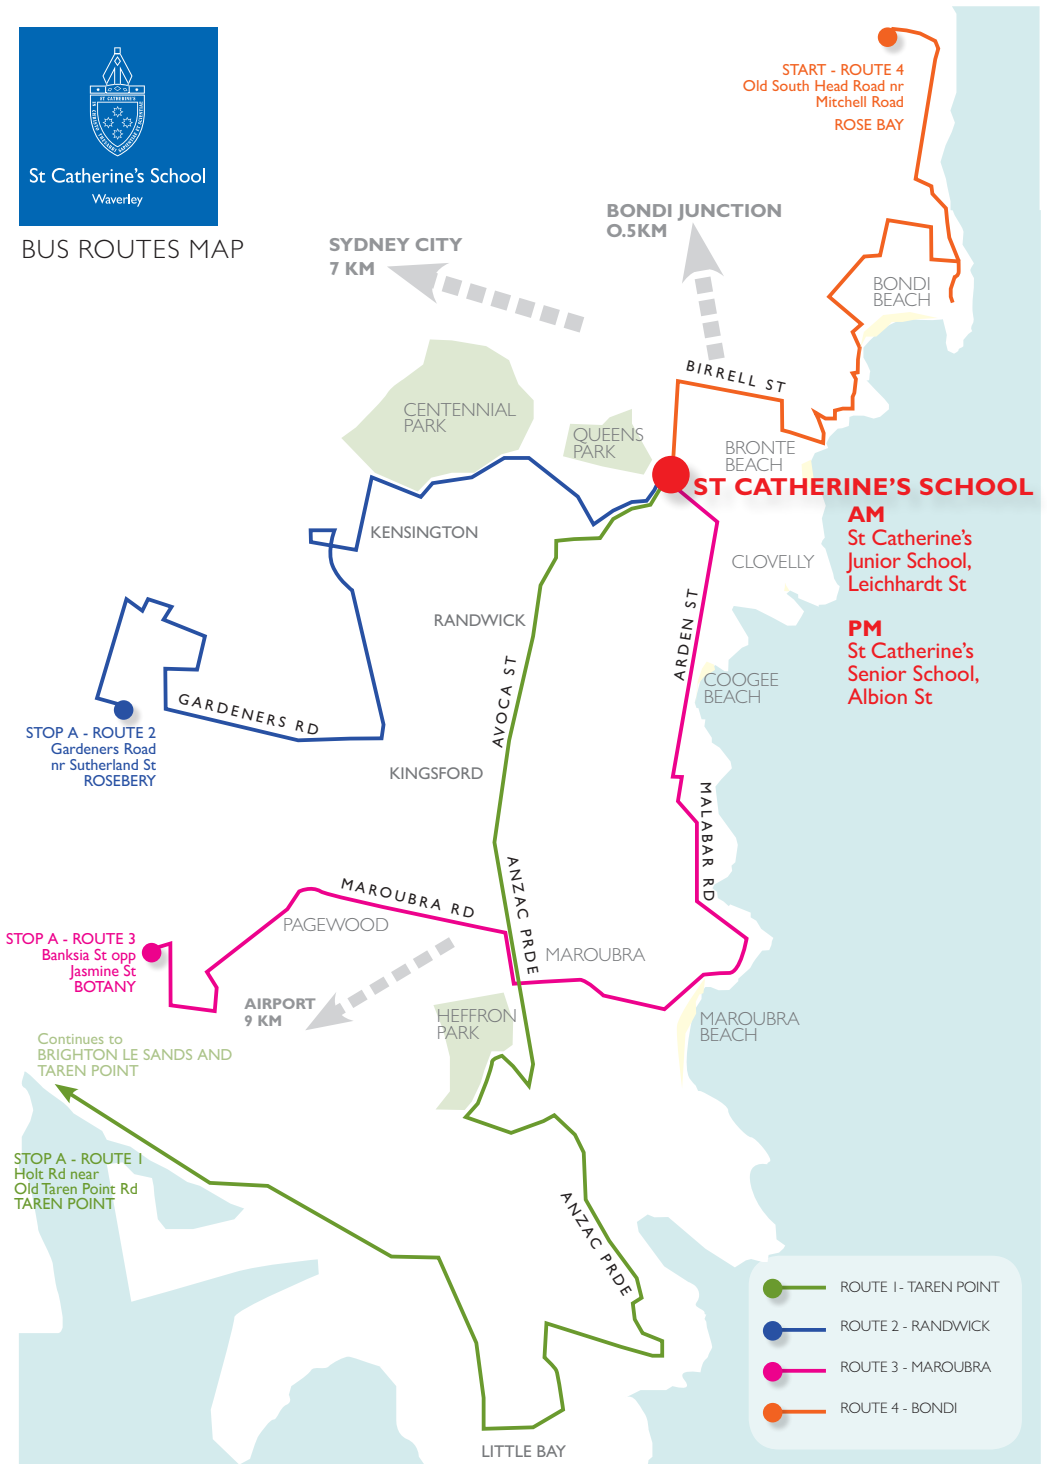

## ROUTES

ROUTE 1 - TAREN POINT SUBURBS

Taren Point, Little Bay, Malabar, Maroubra, Randwick

ROUTE 2 - RANDWICK SUBURBS

Rosebery, Kingsford, Kensington, Centennial Park, Randwick

ROUTE 3 - MAROUBRA SUBURBS

## BUS ROUTES MAP

**AM**  
St Catherine's  
Junior School,  
Leichhardt St

**PM**  
St Catherine's  
Senior School,  
Albion St

- ROUTE 1 - TAREN POINT
- ROUTE 2 - RANDWICK
- ROUTE 3 - MAROUBRA
- ROUTE 4 - BONDI